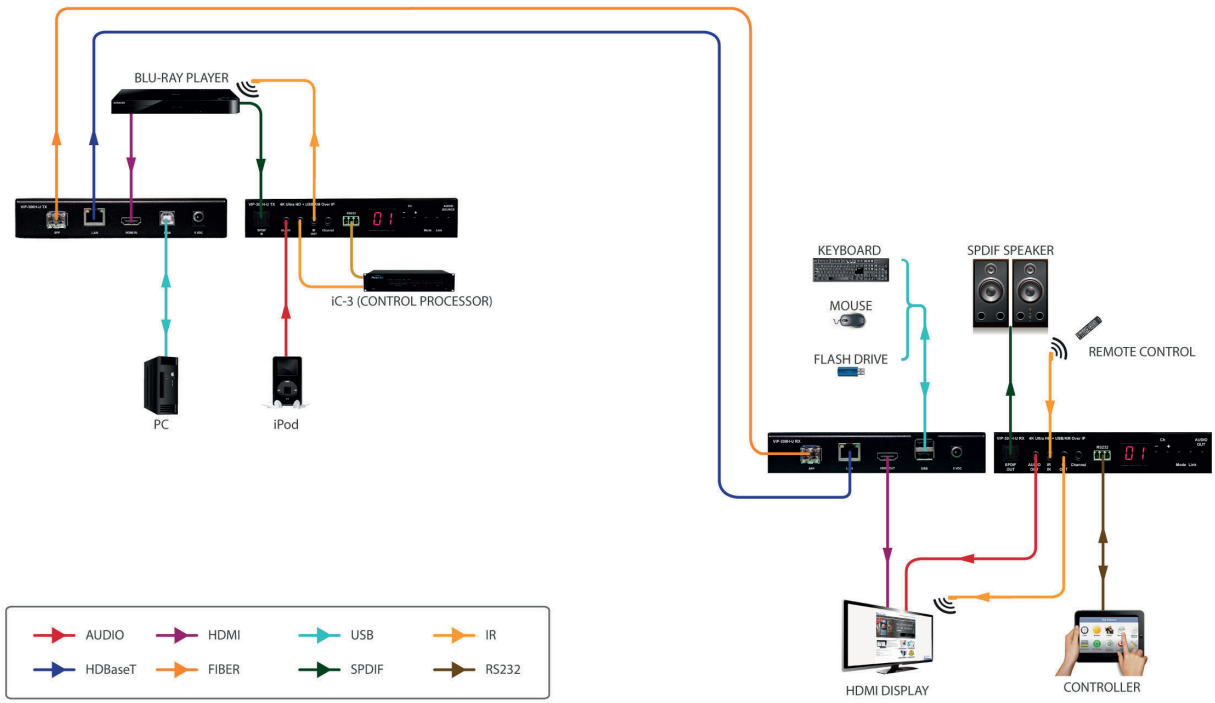

VIP-300H-U-Tx/Rx One-To-One Extension